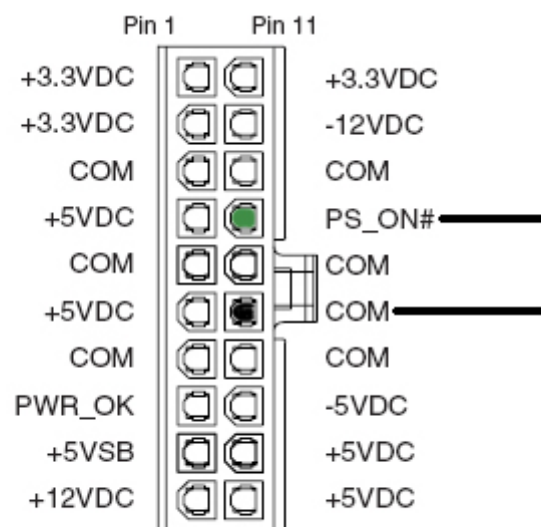

Main Power Connector **ADNPC.net**

USB -SERIAL CH341 (COM4) Driver Updates can be accomplished in two ways:

Thesycon s device driver for USB CDC/ACM compliant devices a serial port emulation on Windows 10, 8.1, 8 and 7 by implementing a serial link emulation protocol on USB.

DriverGuide s installer software (Windows only) simplifies the driver installation process. It safely downloads and verifies your driver and then assists in the.

This package provides the installation files for the USB driver for the Samsung Galaxy S device. Installation steps (for exe / zip): 1. Save the driver files to your.

Thesycon s device driver for USB CDC/ACM compliant devices a serial port emulation on Windows operating systems by implementing a serial link emulation protocol on USB.

. a system restore point before mucking about with USB class filter drivers as if you install a filter that windows. manager will not be able to load the driver.

Connect 9-pin Serial port devices to your computer even if you don t have an available serial port! This USB to 9-pin Serial port adapter features a USB to Serial.

Windows (before Windows 10) requires a driver information file to be loaded for the Eleven, EtherTen,